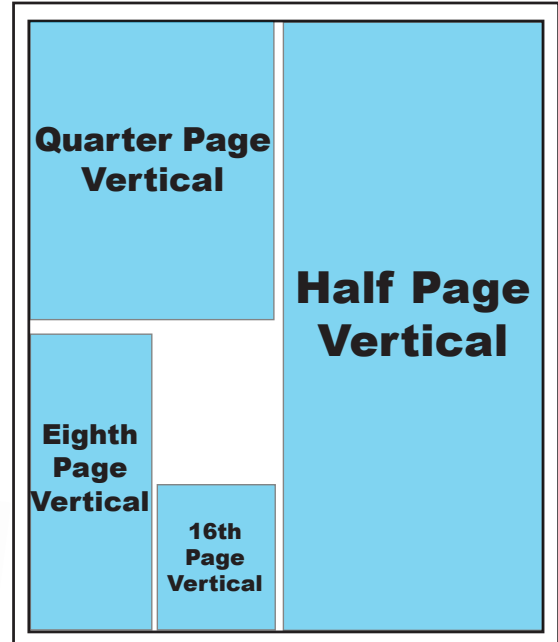

Contact Info

Office Hours 9a-5p M-F, 12p-12a Sat

Phone 562.985.4867

Fax 562.985.5684

Email lbunion.info@gmail.com

Web www.lbunion.com

Mail 1212 Bellflower Blvd. Suite 239
Long Beach, CA 90815