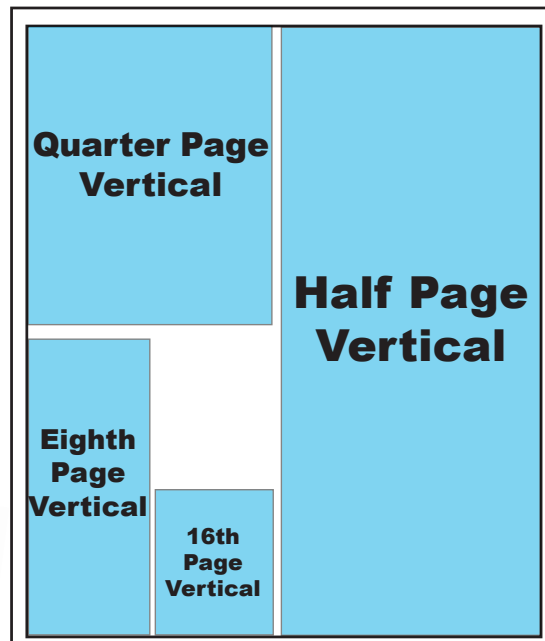

Contact Info

Office Hours 9a-5p M-F, 12p-12a Sat

Phone 562.985.4867

Fax 562.985.5684

Email lbunion.info@gmail.com

Web www.lbunion.com

Mail 1212 Bellflower Blvd. Suite 239
Long Beach, CA 90815