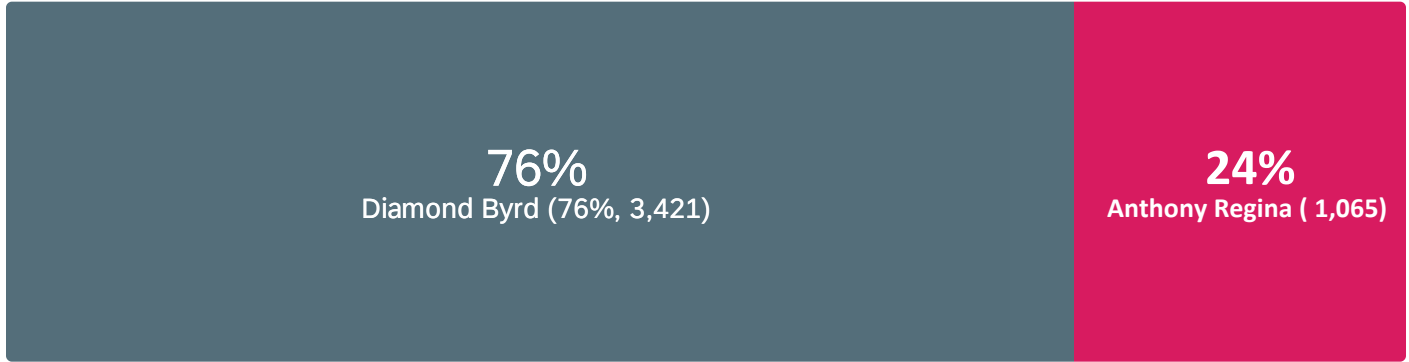

Executive VP - Executive Vice President The Executive Vice President serves as t...

Group Size: 36740   Number of Voters: 4672   Abstentions for ASI Exec. Vice Presidential Race: 186

■ Diamond Byrd   ■ Anthony Regina

#	Field	Choice Count
1	Diamond Byrd	76.26% 3421
2	Anthony Regina	23.74% 1065

4486

Showing rows 1 - 3 of 3