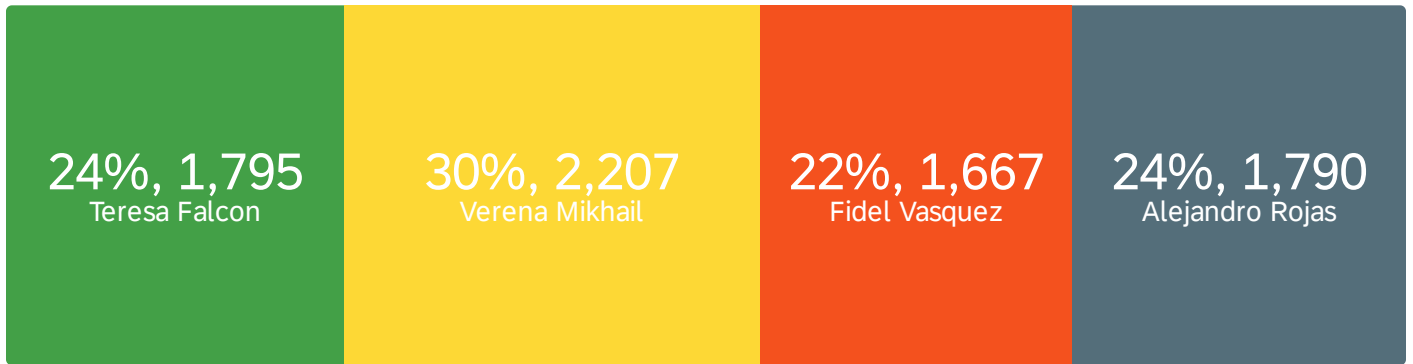

Senator at-Large - Senator at-Large Serve as a voting member of the Associated ...

Group Size: 36740   Number of Voters: 4672

■ Teresa Falcon   ■ Verena Mikhail   ■ Fidel Vasquez   ■ Alejandro Rojas

#	Field	Choice Count
1	Teresa Falcon	24.06% 1795
2	Verena Mikhail	29.59% 2207
3	Fidel Vasquez	22.35% 1667
4	Alejandro Rojas	24.00% 1790
		7459

Showing rows 1 - 5 of 5