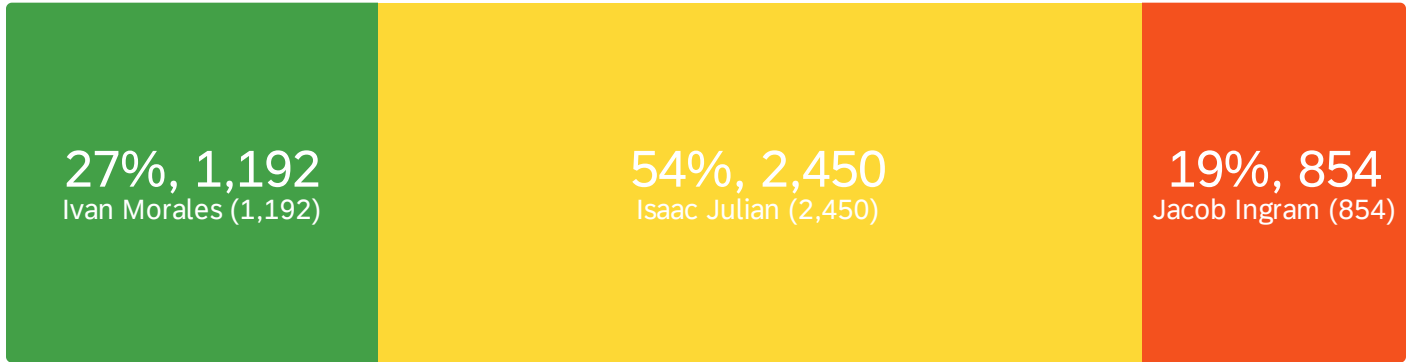

Election Results

2022 Associated Students General Election

March 17, 2022 10:06 AM PDT

Pres - President The President of Associated Students, Inc. serves as the official r...

Group Size: 36740

Number of Voters: 4672

Abstentions for ASI Presidential Race: 176

■ Ivan Morales (1,192) ■ Isaac Julian (2,450) ■ Jacob Ingram (854)

#	Field	Choice Count
1	Ivan Morales	26.51% 1192
2	Isaac Julian	54.49% 2450
3	Jacob Ingram	18.99% 854
		4496

Showing rows 1 - 4 of 4