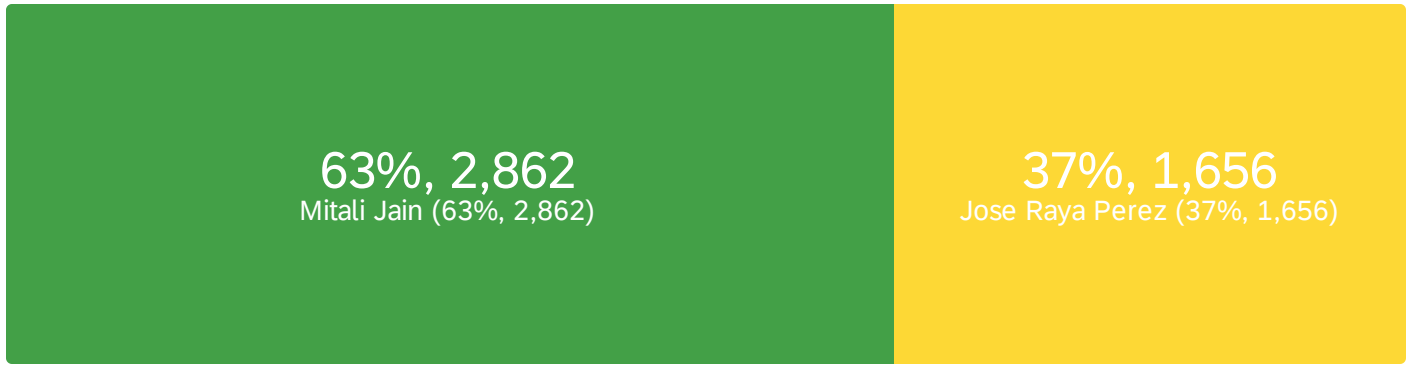

VP Finance - Vice President of Finance The Vice President of Finance oversees t...

Group Size: 36740

Number of Voters: 4672

Abstentions for ASI Vice President of Finance Race: 154

■ Mitali Jain   ■ Jose Raya Perez

#	Field	Choice Count
1	Mitali Jain	63.35% 2862
2	Jose Raya Perez	36.65% 1656
		4518

Showing rows 1 - 3 of 3