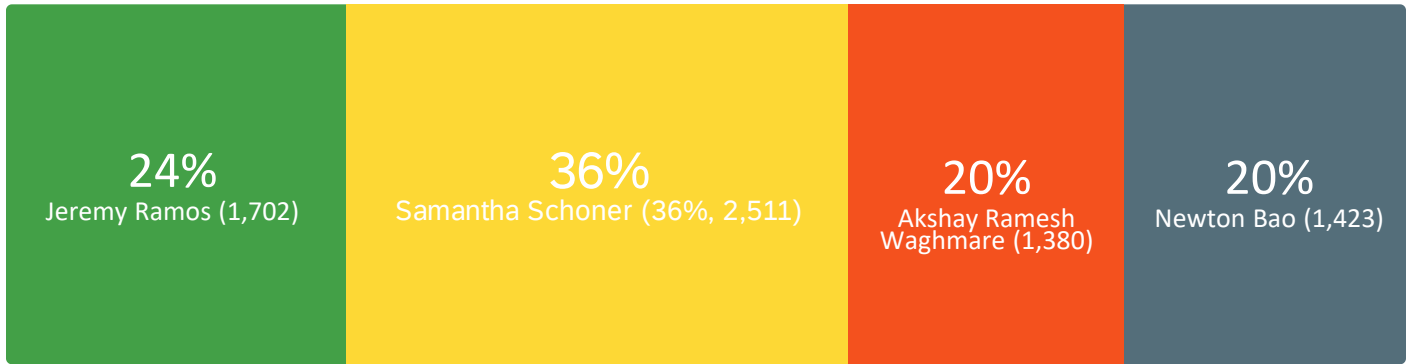

Trustee at-Large, University Student Union Board of Trustees Serve as a voting m...

Group Size: 36740   Number of Voters: 4672

■ Jeremy Ramos   ■ Samantha Schoner   ■ Akshay Ramesh Waghmare   ■ Newton Bao

#	Field	Choice Count
1	Jeremy Ramos	24.26% 1702
2	Samantha Schoner	35.79% 2511
3	Akshay Ramesh Waghmare	19.67% 1380
4	Newton Bao	20.28% 1423
		7016

Showing rows 1 - 5 of 5