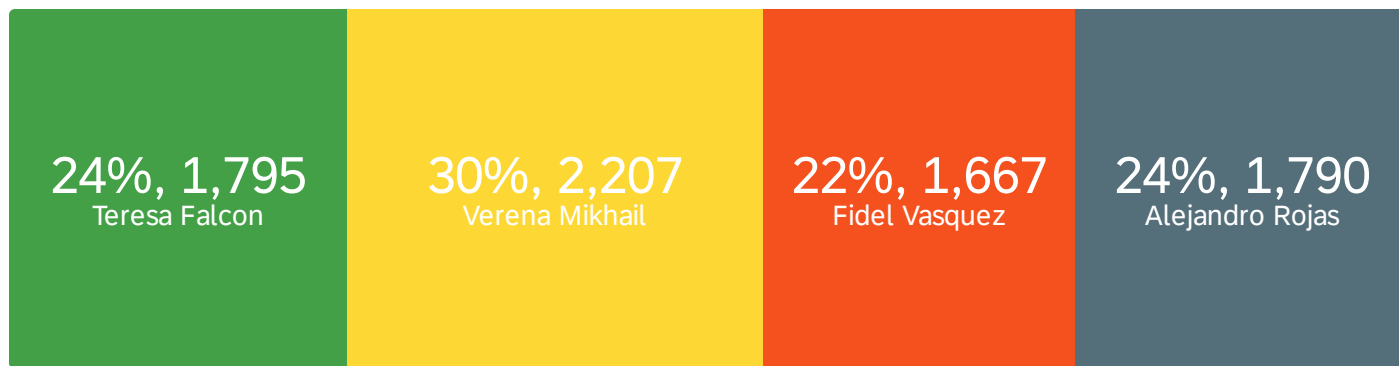

# VP Finance - Vice President of Finance The Vice President of Finance oversees t...

Group Size: 36670

Number of Voters: 4672

Abstentions for ASI Vice President of Finance Race: 154

■ Mitali Jain   ■ Jose Raya Perez

#	Field	Choice Count
1	Mitali Jain	63.35% 2862
2	Jose Raya Perez	36.65% 1656
		4518

Showing rows 1 - 3 of 3

Senator at-Large - Senator at-Large Serve as a voting member of the Associated ...

■ Teresa Falcon
 ■ Verena Mikhail
 ■ Fidel Vasquez
 ■ Alejandro Rojas

#	Field	Choice Count
1	Teresa Falcon	24.06% 1795
2	Verena Mikhail	29.59% 2207
3	Fidel Vasquez	22.35% 1667
4	Alejandro Rojas	24.00% 1790

7459

Showing rows 1 - 5 of 5