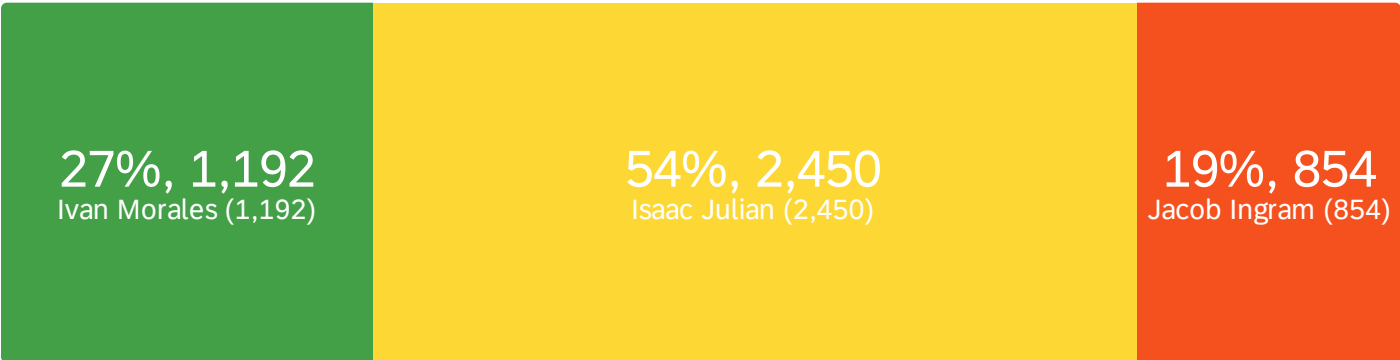

Election Results

2022 Associated Students General Election

March 17, 2022 10:06 AM PDT

Pres - President The President of Associated Students, Inc. serves as the official r...

Group Size: 36670

Number of Voters: 4672

Abstentions for ASI Presidential Race: 176

Ivan Morales (1,192) Isaac Julian (2,450) Jacob Ingram (854)

#	Field	Choice Count
1	Ivan Morales	26.51% 1192
2	Isaac Julian	54.49% 2450
3	Jacob Ingram	18.99% 854
		4496

Showing rows 1 - 4 of 4